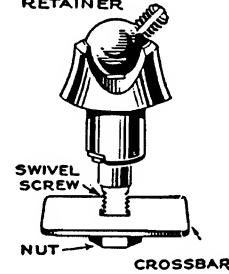

The Parker Desk Set Socket consists of a bowl and a retainer.

Desk set socket, complete—list price \$1.60

There are four styles of bowls:

Fluted sleeve bowl, list price 80c

Plain sleeve bowl, list price 80c

Banded bowl, list price 80c

Plain bowl, list price 60c

There are two types of retainers:

SCREW
RETAINER

Screw retainer
list price 80c

SNAP
RETAINER

FLANGE
COLLAR

Snap retainer
list price 80c

All bowls are made to fit the three sizes of pens and three sizes of pencils in the Parker line. Specify maxima, standard, or slender size, and whether for pen or pencil.

SEALOMATIC SOCKET

The Sealomatic socket has the new sealomatic bowl and the snap retainer combined in one unit.